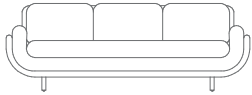

Mitchell Gold +Bob Williams

REGATTA

Destined to become a new modern classic, Regatta blends Mid-century inspiration with contemporary ease. Its soft curves, clean lines, and distinctive gondola-like shape make a striking statement in any room. Make it yours with solid wood legs available in all MG+BW finishes. Choose from three cushion options: Signature, Eco Down-blend, or Eco-Luxe Poly. Also available in leather. Made in the USA with earth-friendly materials.

PROFILE

90 SOFA
90"w x 34"d x 33"h
seat width: 74"; seat depth: 23"
seat height: 20"; arm height: 24"
COM 18 yds, COL 158.4 sqft

100 SOFA
100"w x 34"d x 33"h
seat width: 84"; seat depth: 23"
seat height: 20"; arm height: 24"
COM 19.5 yds, COL 186 sqft

CHAIR
41"w x 36.5"d x 33"h
seat width: 24.5"; seat depth: 19.5"
seat height: 22"; arm height: 24"
COM 9 yds, COL 122 sqft